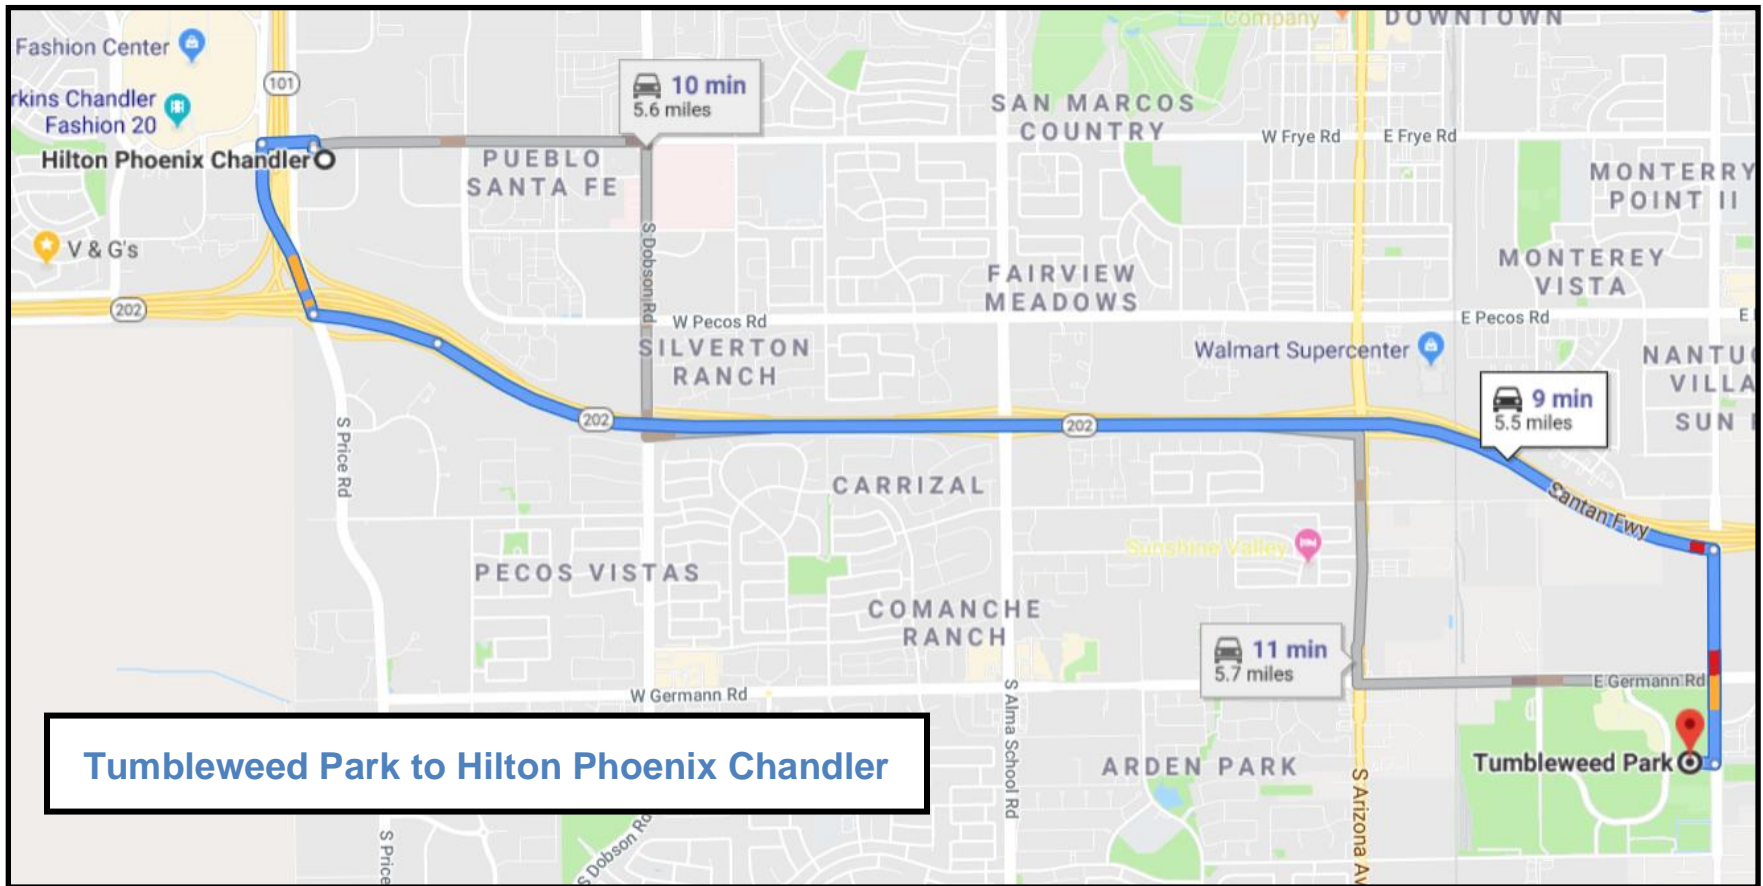

Hilton Phoenix Chandler [2929 W Frye Rd, Chandler, AZ 85224]

- Turn left onto W Frye Rd (0.2 mi)
- Turn left onto S Price Rd (0.5 mi)
- Turn left to merge onto AZ-202 Loop E (0.4 mi)
- Continue on AZ-202 Loop E to S McQueen Rd. Take exit 46 (McQueen Rd) (3.7 mi)
- Turn right onto S McQueen Rd (0.7 mi)
- Turn right on Celebration Dr to the event site

Tumbleweed Park [2250 S. McQueen Rd, Chandler, AZ 85286]

Tumbleweed Park to Hilton Phoenix Chandler

Tumbleweed Park [2250 S. McQueen Rd, Chandler, AZ 85286]

- Turn left onto S McQueen Rd (0.7 mi)
- Turn left to the on-ramp to AZ-202 Loop W (0.4 mi)
- Merge onto AZ-202 Loop W (3.5 mi)
- Take exit 50B from AZ-202 Loop W (0.3 mi)
- Turn right onto S Price Rd (0.4 mi)
- Turn right onto W Frye Rd to the hotel

Hilton Phoenix Chandler [2929 W Frye Rd, Chandler, AZ 85224]